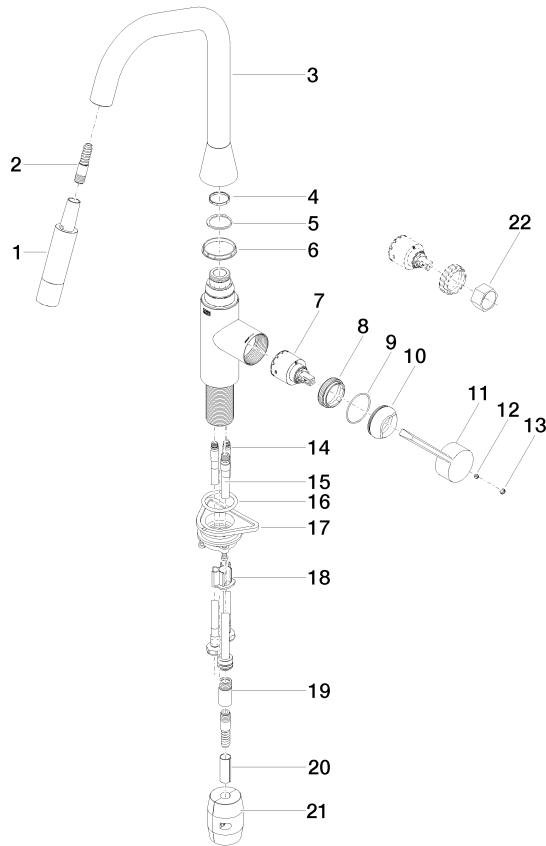

**SYNC Single-lever mixer Pull-down with spray function - Brushed Durabronz (23kt Gold)**

SYNC

33 875 895

- 240mm projection
- pivotable spout 360°
- Optional swivel limiter available with swivel limiter set 12 821 970 90
- laminar and spray flow
- height of mixer 420 mm
- height up to laminar flow regulator 240 mm
- hole diameter 35 mm
- 2 x pressure hose with 3/8" cap nut
- 1800 mm metal shower hose
- sprayface with anti-scaling system
- max. flow 5.7 l/min at 3 bar flow pressure
- lead-free
- This product can help a building meet the requirements of Green Building Rating Systems, e.g. LEED®, BREEAM®, DGNB

**Dispenser without rosette -** 82 424 970-28  
**Brushed Durabronz (23kt Gold)**

**SYNC Single-lever mixer Pull-down with spray function - Brushed Durabross (23kt Gold)**

SYNC

33 875 895

mm [inches]

**Flow rate chart**

## SYNC Single-lever mixer Pull-down with spray function - Brushed Durabross (23kt Gold)

SYNC

33 875 895

### Spare parts list

No.	Item Number	Name	Quantity used	Delivery time
1	90 12 11 148 00-28	shower	1	20
2	04 30 02 120 00-85	hose	1	30
3	90 28 22 301 00-28	spout	1	20
4	09 28 10 160 90	ring	1	2
5	09 28 10 162 90	ring	1	2
6	09 28 10 161 90	ring	1	2
7	90 15 05 064 00 90	cartridge	1	2
8	09 23 10 072 90	nut	1	60
9	09 14 10 190 90	seal	1	2
10	09 28 30 030-28	cover	1	20
11	09 20 89 020-28	handle	1	20
12	90 31 11 063 00 90	pin	1	2
13	90 31 20 087 00-28	plug	1	20
14	04 30 04 103 00 90	hose	2	2
15	04 28 20 067 00 90	pipe	1	2
16	09 14 10 036 90	seal	1	2
17	04 30 11 040 00 90	fixing set	1	2
18	09 20 93 056 90	insert	1	2
19	90 24 03 253 01 90	adaptor	1	2
20	09 30 03 038 90	hose	1	2
21	04 21 50 010 00 90	accessories	1	2
22	90 30 09 031 00 90	key	1	2