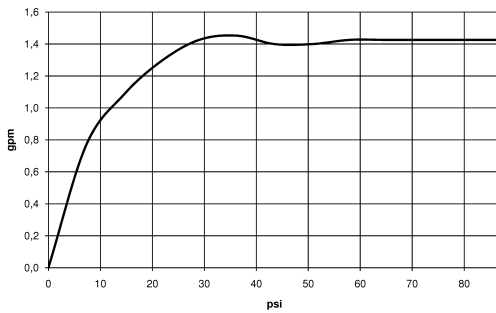

**SYNC Single-lever mixer Pull-down with spray function - Brushed Durabronz (23kt Gold)**

SYNC

33 875 895

- 240mm projection
- pivotable spout 360°
- Optional swivel limiter available with swivel limiter set 12 821 970 90
- laminar and spray flow
- height of mixer 420 mm
- height up to laminar flow regulator 240 mm
- hole diameter 35 mm
- 2 x pressure hose with 3/8" cap nut
- 1800 mm metal shower hose
- sprayface with anti-scaling system
- max. flow 5.7 l/min at 3 bar flow pressure
- lead-free
- This product can help a building meet the requirements of Green Building Rating Systems, e.g. LEED®, BREEAM®, DGNB

**Dispenser without rosette -** 82 424 970-28  
**Brushed Durabronz (23kt Gold)**

**SYNC Single-lever mixer Pull-down with spray function - Brushed Durabross (23kt Gold)**

SYNC

33 875 895

mm [inches]

**Flow rate chart**