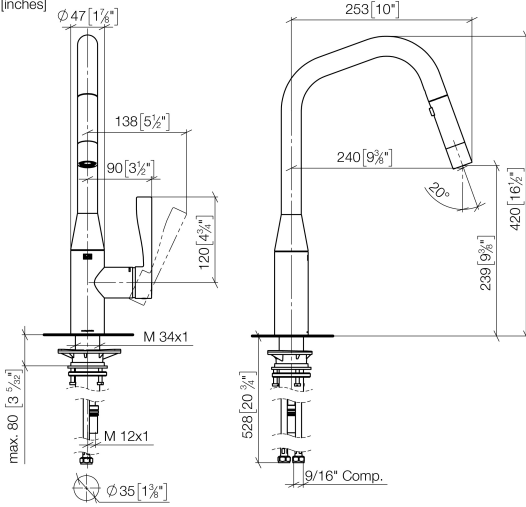

**SYNC Single-lever mixer Pull-down with spray function - Brushed Durabronz (23kt Gold)**

SYNC

33 875 895

- 240mm projection
- pivotable spout 360°
- Optional swivel limiter available with swivel limiter set 12 821 970 90
- laminar and spray flow
- height of mixer 420 mm
- height up to laminar flow regulator 240 mm
- hole diameter 35 mm
- 2 x pressure hose with 3/8" cap nut
- 1800 mm metal shower hose
- sprayface with anti-scaling system
- max. flow 5.7 l/min at 3 bar flow pressure
- lead-free
- This product can help a building meet the requirements of Green Building Rating Systems, e.g. LEED®, BREEAM®, DGNB

**Dispenser without rosette -** 82 424 970-28  
**Brushed Durabronz (23kt Gold)**

**SYNC Single-lever mixer Pull-down with spray function - Brushed Durabross (23kt Gold)**

SYNC

33 875 895

mm [inches]

**Flow rate chart**

**Codes & Standards**

ADA

ASME  
A112.18.1/CSA  
B125.1

California Energy  
Commission  
(CEC)

NSF/ANSI 372

NSF/ANSI/CAN  
61

SYNC Single-lever mixer Pull-down with spray function - Brushed Durabross  
(23kt Gold)

### Spare parts list

No.	Item Number	Name	Quantity used	Delivery time
1	90 12 11 148 00-28	shower	1	20
2	04 30 02 120 00-85	hose	1	30
3	90 28 22 301 00-28	spout	1	20
4	09 28 10 160 90	ring	1	2
5	09 28 10 162 90	ring	1	2
6	09 28 10 161 90	ring	1	2
7	90 15 05 064 00 90	cartridge	1	2
8	09 23 10 072 90	nut	1	60
9	09 14 10 190 90	seal	1	2
10	09 28 30 030-28	cover	1	20
11	09 20 89 020-28	handle	1	20
12	90 31 11 063 00 90	pin	1	2
13	90 31 20 087 00-28	plug	1	20
14	04 30 04 103 00 90	hose	2	2
15	04 28 20 067 00 90	pipe	1	2
16	09 14 10 036 90	seal	1	2
17	04 30 11 040 00 90	fixing set	1	2
18	09 20 93 056 90	insert	1	2
19	90 24 03 253 01 90	adaptor	1	2
20	09 30 03 038 90	hose	1	2
21	04 21 50 010 00 90	accessories	1	2
22	90 30 09 031 00 90	key	1	2